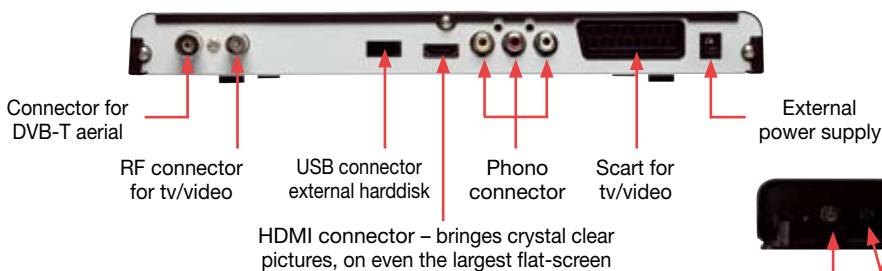

Product Info

Aerials | Dishes | Mast amplifiers | Mast combiners | Single channel filters | Notch filters | Stacking combiners | Passives | Mounting accessories

Triax T-HD 405 VA DVB-T MPEG-4 set top box

*DVB-T MPEG-4 set top box with embedded Viaccess and AC3 sound system
Approved by BOXER for Sweden, Denmark and Ireland*

Features

- DVB-T set top box, MPEG-4 HD, H.264
- User friendly 7 days EPG function
- User friendly on screen display
- Easy graphic user interface
- HDMI output, perfect for flat screen TV
- USB support
- SCART and audio outputs
- Supports both 12V and 230 V
- Fast text TV function
- Timer function
- Scandinavian Design
- Power consumption: 10 W
- Stand by consumption: 0,5 W

Technical specifications

Triax T-HD 405 VA DVB-T MPEG-4 set top box

Type Art No.	Triax T-HD 405 VA 305046
Tuner & Channel	Input connector: IEC - 169 - 2; Female
	Input frequency range: 47 to 862 MHz
	Input impedance: 75 Ω unbalanced
	Demodulation: COFDM 2k and 8k
	Symbol rate: 1 - 10 Msym/s
MPEG Transport Stream A/V Decoding	Transport stream: MPEG-2 ISO / IEC 13818
	Profile level: MPEG-2 MP@HL, H.264 MP and HP level 4.1
	Input rate: Max. 100 Mbit/s
	Aspect ratio: 4:3 / 16:9
	Audio decoding: MPEG Layer I & II, Optional Dolby Digital, DTS or AAC
	Sampling rate: 32, 44.1, and 48 kHz
A/V Data In/Out	Audio connectors: L/R analog, coax SPDIF
	Video connectors: HDMI, SCART
	HDMI connector
	Resolution: 576i, 576p, 720p, 1080i
Processor and Memory	Flash memory: 4 Mbyte DDR memory: 96 Mbyte
	CPU: STI 7101
Power supply	Input voltage: 230 VAC \pm 15%
	Power consumption: Max. 10 W
	Type: External SMPS
	Standby consumption: Max. 0,5 W